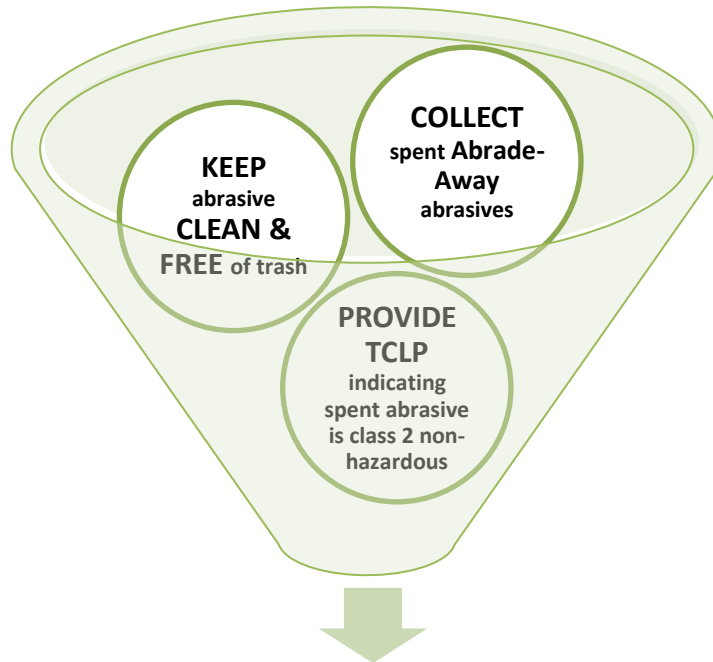

Beneficial ReUse

means recycling in a **green way** with NO landfills and LOWER cost

How does it work?

Ship to **Custom Abrasives** Houma, Louisiana

loads it into a barge for one of its many cement clients.

At the cement plant spent Abrade-Away becomes a source of Fe_2O_3 for the cement plant and no longer exists as an industrial waste.

What do you get?

Lower cost than landfills plus documentation that 100% of the industrial waste has been recycled and is no longer a liability to the generator.

Beneficial ReUse is your responsible and green solution!

Ask us about the delivered per ton cost to our Houma Custom Abrasives plant. You will see that this cost compares favorably to the delivered per ton cost to an approved landfill.